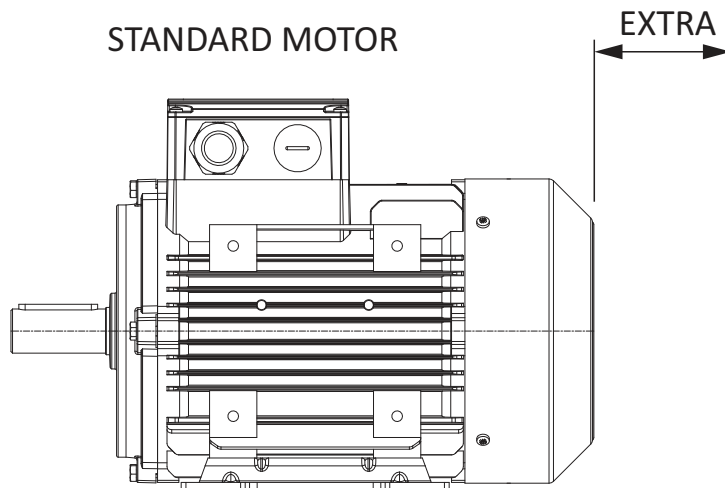

To find out the brake motor length please download standard motor drawing and add the **Extra Length** to the overall motor length shown on the drawing.

Frame Size	Extra Length*
63M	72
71M	87
80M	92
90S/L	76
100L	104
112M	108
132S/M	121
160M/L	168

\*Length in mm